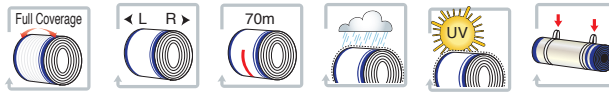

Net wrap **SPECIAL 130**

Special
130

**Maxi protection
for maxi bales**

Special 130

Special 130

NX Exclusive Technology

► **Medium sized mesh**
NX is a performing solution that allows to produce net wraps with reinforced and thicker threads.

► **Thicker & Stronger chains**
Novatex NX mesh is made of stronger and thicker threads, ensuring higher strength and more ability to withstand repetitive handling.

► **Better cling on the crops**
The NX Tech ensures optimal cling on the crops. Thanks to the wider angle of the weft, the ME netwraps hook up fast and easily.

► **Mesh with fewer knots**
Knots are the critical points of any thread. Novatex NX net wraps have half the number of knots with respect to standard netwraps.

► **Flexible geometry**
The reduced number of tension points (knots) aids the natural movement of the weft, leaving it free to stretch in width.

Special 130 is the advanced solution for perfect coverage when wrapping bales. Robust and containing, this net wrap offers an exceptionally covering feature thanks to its ability to spread naturally from edge to edge, Special 130 is confirmed as the ideal mesh for XL sizes!